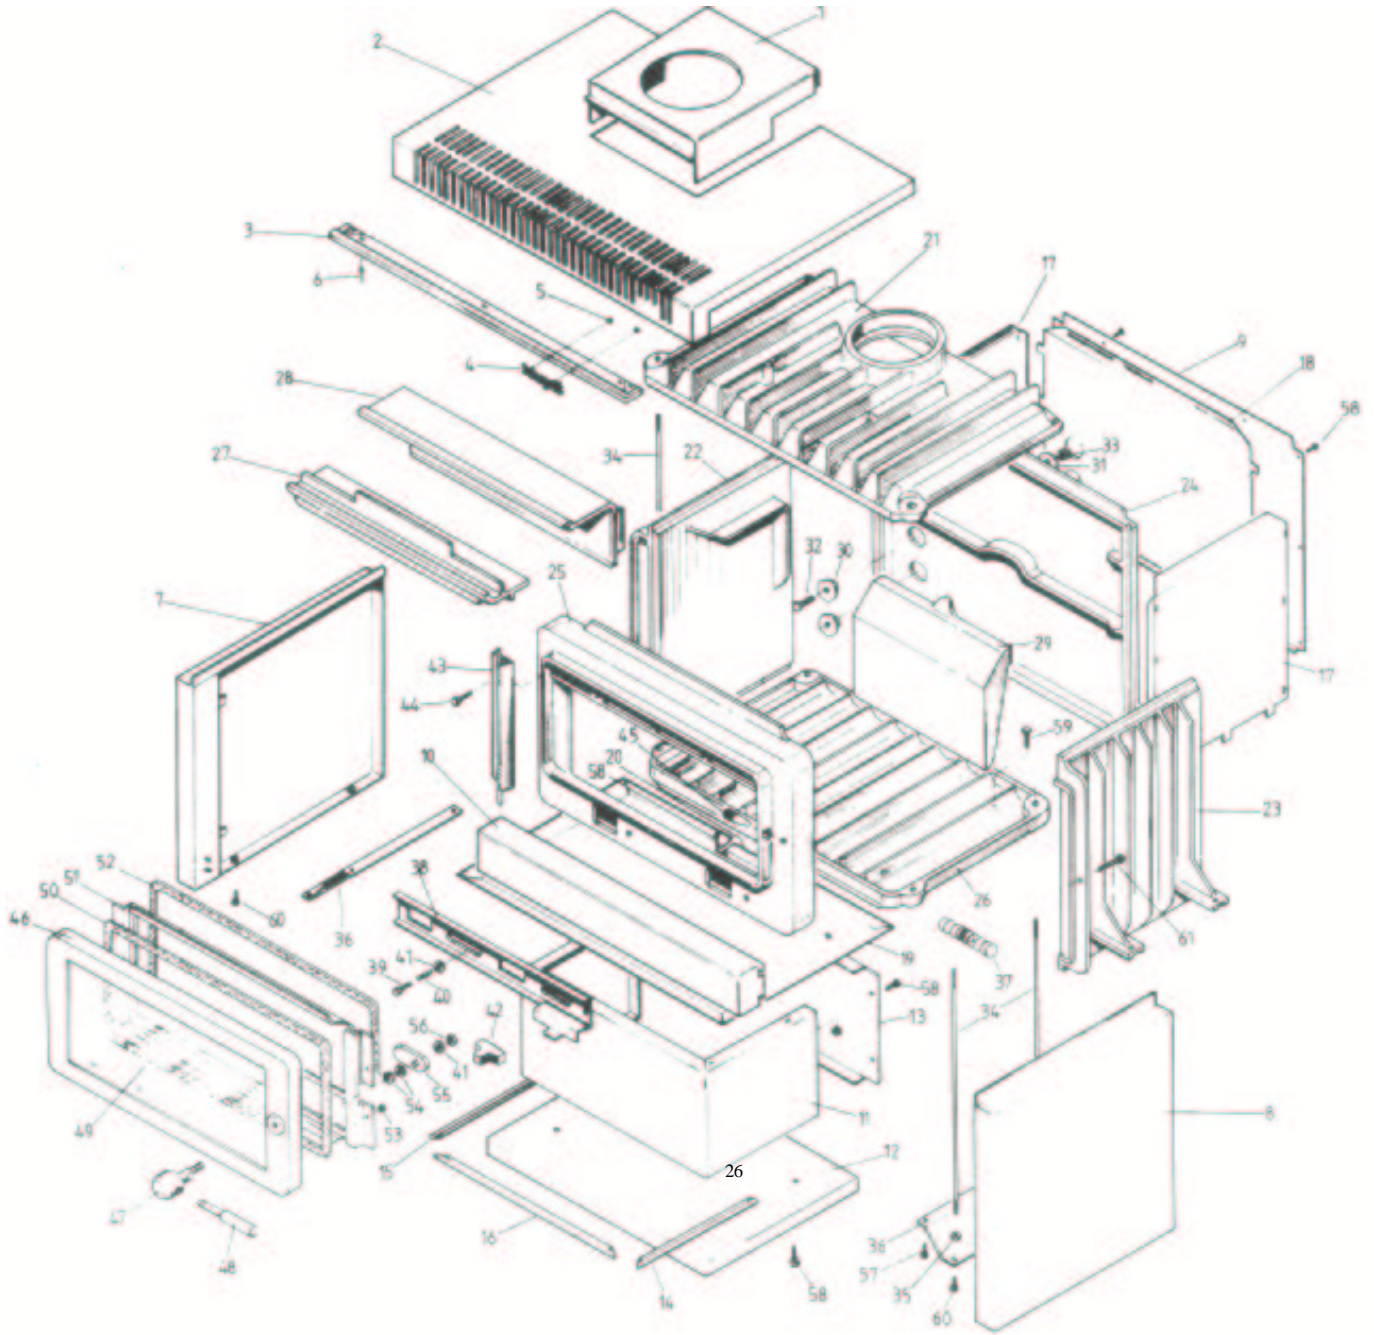

# Masport®

**FREESTANDING WOOD FIRES**

**PANORAMA 2000**

Item No	Part No	Description	Qty	Item No	Part No	Description	Qty
1	984182	Panel, Flue Support - Grey	1	31	502093	Washer, Flat 8 x 42 x 3	2
1a	984869	Panel, Flue Support - Coffee	1	32	501598	Screw, M8 x 25	2
2	984175	Panel Assy, Top - Grey	1	33	501602	Nut, M8	6
2a	984073	Panel Assy, Top - Tan	1	34	984598	Rod, Tie	4
3	984069	Trim, Top Frame - Gold	1	35	501682	Nut, M8	12
3a	984189	Trim, Top Frame - Silver	1	36	984786	Bracket, Mounting	2
4	584581	Badge, Masport - Gold	1	37	585458	Spring, Spacer	2
4a	585581	Badge, Masport - Silver	1	38	984774	Slide, Air Inlet	1
5	503381	Spire, Push Fix	2	39	503336	Screw, 1/4" x 1"	2
6	501767	Rivet, Pop	5	40	585223	Spring, Compression Air Inlet	2
7	984177	Panel, LH Side - Grey	1	41	500374	Washer	4
7a	984078	Panel, LH Side - Tan	1	42	584580	Knob	1
8	984179	Panel, RH Side - Grey	1	43	984596	Hinge Assembly	1
8a	984076	Panel, RH Side - Tan	1	44	503331	Screw, Pan M6 x 16	2
9	984173	Panel, Back - Grey	1	45	984573	Pin, Dor Catch	1
9a	984873	Panel, Back - Coffee	1	46	984512	Frame Assy, Door - Grey	1
10	984181	Panel, Front - Grey	1	46a	984595	Frame Assy, Door - Coffee	1
10a	984860	Panel, Front - Coffee	1	47	984748	Spindle, Door Catch	1
11	984183	Pedestal - Grey	1	48	984765	Handle Assy, Door Catch 1	1
11a	984722	Pedestal - Coffee	1	49	584591	Glass Only (Obsolete)	1
11b	984262	Pedestal-Fan - Coffee (Aust)	1	50	984586	Kit, Seal for Glass	1
11c	984264	Pedestal-Fan - Grey (Aust)	1	51	984566	Retainer, Glass	1
12	984184	Foot Assembly - Grey	1	52	984722	Rope	1
12a	984295	Foot Assembly - Coffee	1	53	502125	Nut, M5	2
13	984308	Backplate, Pedestal	1	54	500463	Washer, Flat 3/8"	2
13a	984263	Panel Assy, Fan Mounting - Grey (Aust)	1	55	984571	Latch, Door	1
13b	984261	Panel Assy, Fan Mounting - Coffee (Aust)	1	56	501683	Nut	1
14	985475	Trim, RH Pedestal - Gold	1	57	501571	Screw, M8 x 16	4
14a	984186	Trim, RH Pedestal- Silver	1	58	503259	Screw, Self Tapping 10 x 0.5	16
15	985474	Trim, LH Pedestal - Gold	1	59	501962	Screw, M6 x 30	4
15a	984185	Trim, LH Pedestal - Silver	1	60	502015	Screw, M8 x 60	4
16	985476	Trim, Front Pedestal - Gold	1	60a	503388	Spire, Nut (Includes item 7 & 8)	4
16a	984187	Trim, Front Pedestal - Silver	1	61	501796	Bolt, M6 x 65	2
17	985450	Heatshield - Side	2	62	984063	Screw, Self Tapping M6 x 16	2
18	985452	Heatshield - Back	1			<b>NOT ILLUSTRATED</b>	
19	985453	Heatshield - Bottom	1				
20	985451	Cover, Fan Cutout	1	985584	Door Assy - Grey (Includes Frame & Glass)		1
21	985678	Firebox, Top (Late)	1	985327	Door Assy - Coffee (Includes Frame & Glass)		1
21a	985200	Firebox, Top (Early)	1	984655	Glass & Seal (Includes items 49 & 50)		1
22	985699	Firebox, LH Side (Late)	1	985705	Fan Assy Complete - Coffee (Aust) (Powder Coated)		1
22a	985283	Firebox, LH Side (Early)	1	985706	Fan Assy Complete - Grey (Aust) (powder Coated)		1
23	985687	Firebox, RH Side (Late)	1	984340	Firebox Assembly		1
23a	985284	Firebox, RH Side (Early)	1	585416	Bag-Fire Bedding Sand		1
24	985682	Firebox, Back (Late)	1	984786	Bracket, Mounting		1
24a	984058	Firebox, Back (Early)	1	984249	Casing, Removable Fan Motor		1
25	984276	Firebox, Front (Late)	1	585415	Water Coil (Lion)		1
25a	984038	Firebox, Front (Early)	1	984861	Panel Assy, Front - Coffee		1
26	984288	Firebox, Bottom (Late)	1	984862	Panel Assy, Front - Grey		1
26a	984032	Firebox, Bottom (Early)	1				
27	985335	Baffle, Ceiling	1				
28	985207	Baffle, Upper Rear	1				
29	985236	Baffle, Lower Rear	1				
30	984090	Plug Assembly, 34 Dia	2				