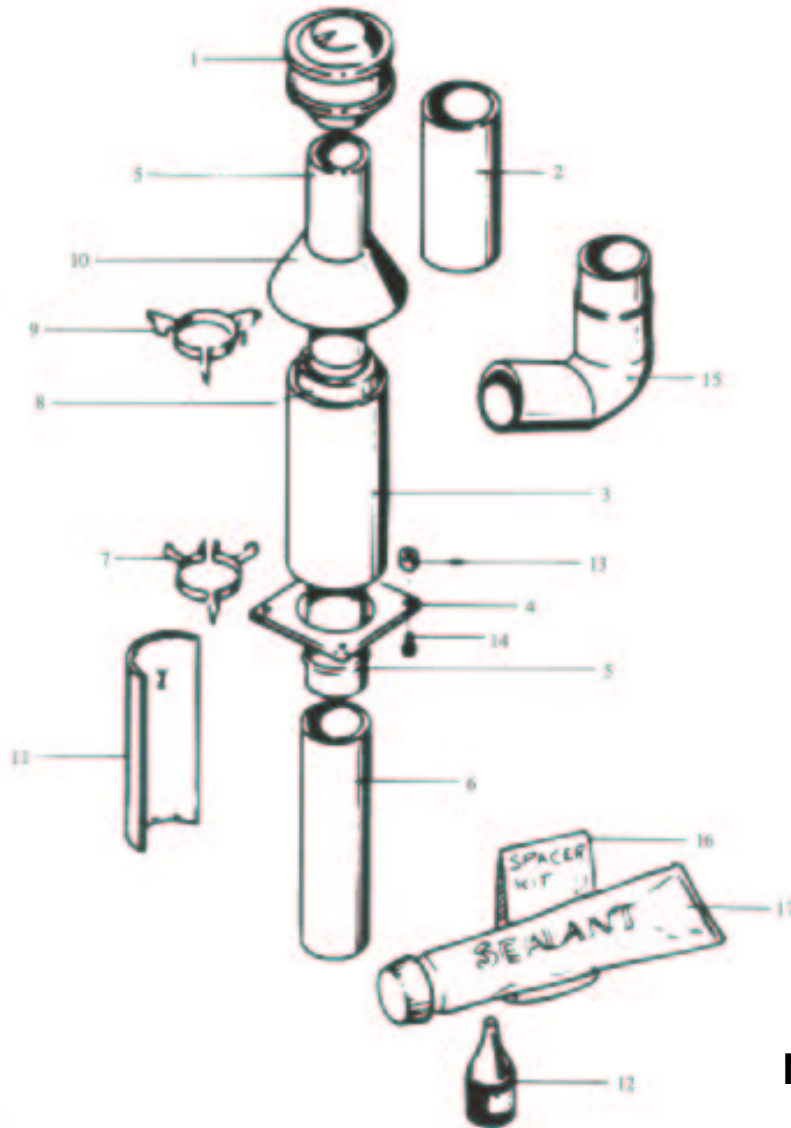

# Masport®

**FREESTANDING WOOD FIRES**

**PANORAMA 2000**

Item No	Part No	Description	Qty	Item No	Part No	Description	Qty
1	984182	Panel, Flue Support - Grey	1	31	502093	Washer, Flat 8 x 42 x 3	2
1a	984869	Panel, Flue Support - Coffee	1	32	501598	Screw, M8 x 25	2
2	984175	Panel Assy, Top - Grey	1	33	501602	Nut, M8	6
2a	984073	Panel Assy, Top - Tan	1	34	984598	Rod, Tie	4
3	984069	Trim, Top Frame - Gold	1	35	501682	Nut, M8	12
3a	984189	Trim, Top Frame - Silver	1	36	984786	Bracket, Mounting	2
4	584581	Badge, Masport - Gold	1	37	585458	Spring, Spacer	2
4a	585581	Badge, Masport - Silver	1	38	984774	Slide, Air Inlet	1
5	503381	Spire, Push Fix	2	39	503336	Screw, 1/4" x 1"	2
6	501767	Rivet, Pop	5	40	585223	Spring, Compression Air Inlet	2
7	984177	Panel, LH Side - Grey	1	41	500374	Washer	4
7a	984078	Panel, LH Side - Tan	1	42	584580	Knob	1
8	984179	Panel, RH Side - Grey	1	43	984596	Hinge Assembly	1
8a	984076	Panel, RH Side - Tan	1	44	503331	Screw, Pan M6 x 16	2
9	984173	Panel, Back - Grey	1	45	984573	Pin, Dor Catch	1
9a	984873	Panel, Back - Coffee	1	46	984512	Frame Assy, Door - Grey	1
10	984181	Panel, Front - Grey	1	46a	984595	Frame Assy, Door - Coffee	1
10a	984860	Panel, Front - Coffee	1	47	984748	Spindle, Door Catch	1
11	984183	Pedestal - Grey	1	48	984765	Handle Assy, Door Catch 1	1
11a	984722	Pedestal - Coffee	1	49	584591	Glass Only (Obsolete)	1
11b	984262	Pedestal-Fan - Coffee (Aust)	1	50	984586	Kit, Seal for Glass	1
11c	984264	Pedestal-Fan - Grey (Aust)	1	51	984566	Retainer, Glass	1
12	984184	Foot Assembly - Grey	1	52	984722	Rope	1
12a	984295	Foot Assembly - Coffee	1	53	502125	Nut, M5	2
13	984308	Backplate, Pedestal	1	54	500463	Washer, Flat 3/8"	2
13a	984263	Panel Assy, Fan Mounting - Grey (Aust)	1	55	984571	Latch, Door	1
13b	984261	Panel Assy, Fan Mounting - Coffee (Aust)	1	56	501683	Nut	1
14	985475	Trim, RH Pedestal - Gold	1	57	501571	Screw, M8 x 16	4
14a	984186	Trim, RH Pedestal- Silver	1	58	503259	Screw, Self Tapping 10 x 0.5	16
15	985474	Trim, LH Pedestal - Gold	1	59	501962	Screw, M6 x 30	4
15a	984185	Trim, LH Pedestal - Silver	1	60	502015	Screw, M8 x 60	4
16	985476	Trim, Front Pedestal - Gold	1	60a	503388	Spire, Nut (Includes item 7 & 8)	4
16a	984187	Trim, Front Pedestal - Silver	1	61	501796	Bolt, M6 x 65	2
17	985450	Heatshield - Side	2	62	984063	Screw, Self Tapping M6 x 16	2
18	985452	Heatshield - Back	1			<b>NOT ILLUSTRATED</b>	
19	985453	Heatshield - Bottom	1				
20	985451	Cover, Fan Cutout	1	985584	Door Assy - Grey (Includes Frame & Glass)		1
21	985678	Firebox, Top (Late)	1	985327	Door Assy - Coffee (Includes Frame & Glass)		1
21a	985200	Firebox, Top (Early)	1	984655	Glass & Seal (Includes items 49 & 50)		1
22	985699	Firebox, LH Side (Late)	1	985705	Fan Assy Complete - Coffee (Aust) (Powder Coated)		1
22a	985283	Firebox, LH Side (Early)	1	985706	Fan Assy Complete - Grey (Aust) (powder Coated)		1
23	985687	Firebox, RH Side (Late)	1	984340	Firebox Assembly		1
23a	985284	Firebox, RH Side (Early)	1	585416	Bag-Fire Bedding Sand		1
24	985682	Firebox, Back (Late)	1	984786	Bracket, Mounting		1
24a	984058	Firebox, Back (Early)	1	984249	Casing, Removable Fan Motor		1
25	984276	Firebox, Front (Late)	1	585415	Water Coil (Lion)		1
25a	984038	Firebox, Front (Early)	1	984861	Panel Assy, Front - Coffee		1
26	984288	Firebox, Bottom (Late)	1	984862	Panel Assy, Front - Grey		1
26a	984032	Firebox, Bottom (Early)	1				
27	985335	Baffle, Ceiling	1				
28	985207	Baffle, Upper Rear	1				
29	985236	Baffle, Lower Rear	1				
30	984090	Plug Assembly, 34 Dia	2				